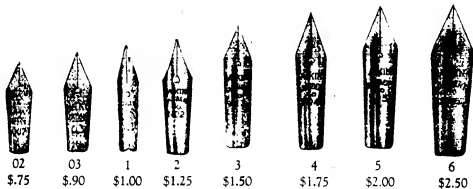

"MERCANTILE" FOUNTAIN PEN NIBS

14 CARAT GOLD

The Alkin-Lambert Company was among the first to manufacture gold pens or "nibs," and the superiority of these in temper, point, finish and all around excellence for writing has been recognized by the public and the trade for over fifty years.

Order by number, using the numerals and letters as indicated under each pen and specify "fine," "medium" or stub point.

MADE TO FIT ALL STANDARD MAKES OF FOUNTAIN PENS

No. 02.	For Fountain Pens sold at.....	\$1.50
" 03.	For those sold at.....	2.00
" 2.	For standard makes sold at.....	2.50
" 3.	For standard makes sold at.....	3.00
" 4.	For standard makes sold at.....	4.00
" 5.	For standard makes sold at.....	5.00